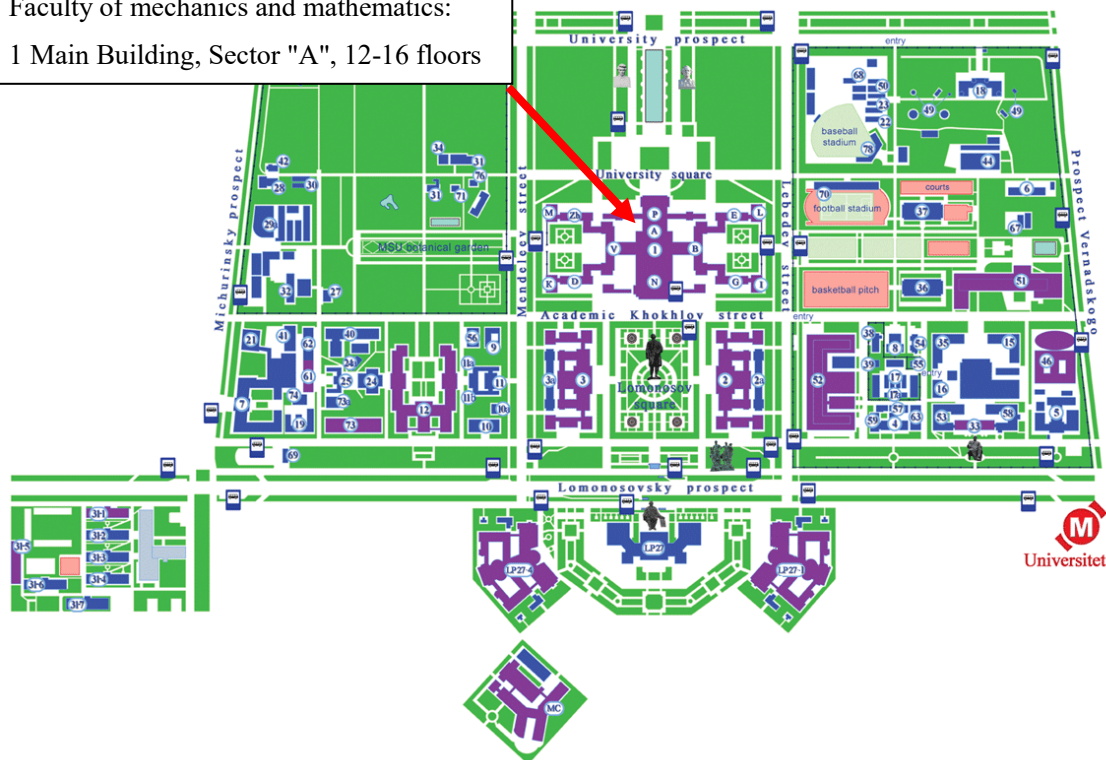

## Workshop Venue

## Venue Map

Faculty of mechanics and mathematics:  
1 Main Building, Sector "A", 12-16 floors